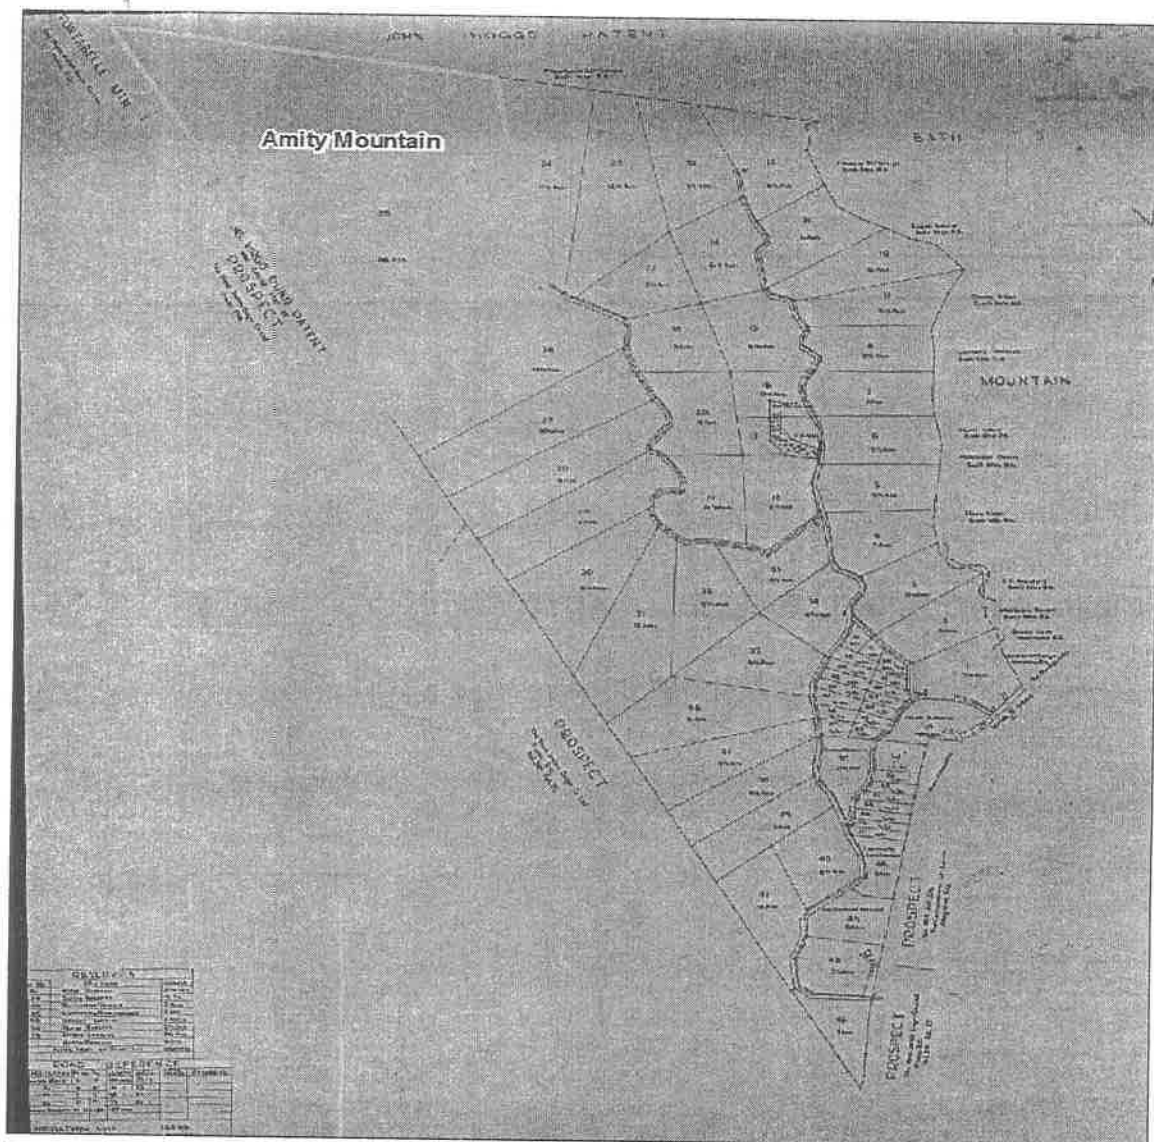

Westerly

on James Virgo Dunn Patent now called part of Prospect and Fontabelle Mountain, both in possession of West Indies Sugar Company Limited, Frome P.O. or however otherwise the same land may be butted, bounded, known or otherwise described.

Part II. Delineation of Amity Mountain Forest Reserve

Amity Mountain
Hanover

N
Date: April 2013

Scale 1:10,000

Dated the *5th* day of *April*, 2016.

Minister of Economic Growth and Job Creation